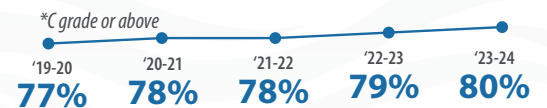

SUCCESSFUL COURSE COMPLETION RATE (ACADEMIC YEAR)