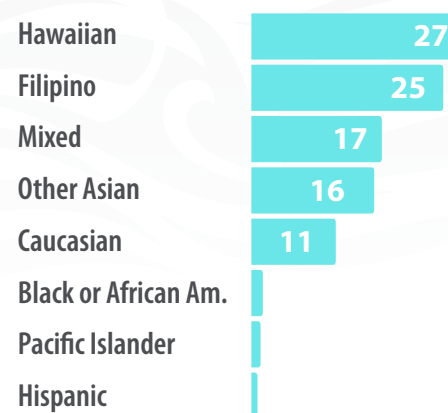

AWARDS BY ETHNICITY (PERCENTAGE)