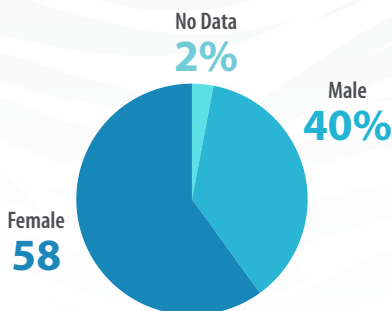

HEADCOUNT (SELECT PROGRAMS)

MAJORS

Liberal Arts (non-online)	1,455
Info & Computer Science	276
Teacher Education (including Technical, Special Ed)	241
Management	168
Digital Media	167
Automotive Technology	109
Accounting	104

WORKFORCE DEVELOPMENT (JULY 2023 - JUNE 2024)

Forklift Certification	233
Adult Residential Care Home (ARCH) Modules	225
Certified Nurse Aide Training	145
Commercial Motor Vehicle (CDL) Training	98

View all majors: www.leeward.hawaii.edu/catalog#/programs

Workforce Development programs: www.leeward.hawaii.edu/workforce

ACADEMICS

93 PROGRAMS

(Degrees and certificates) offered as of Fall 2024

Enrollment (Unduplicated headcount)	Student Semester Hours	Disciplines	Courses	Sections	NO-COST TEXTBOOKS TXT0 Sections	Faculty
6,471	45,700	67	347	933	60%	258

OUTCOMES

1,056 DEGREES & CERTIFICATES CONFERRED

(Fiscal Year 2022-2023 Total)

AWARDS BY GENDER